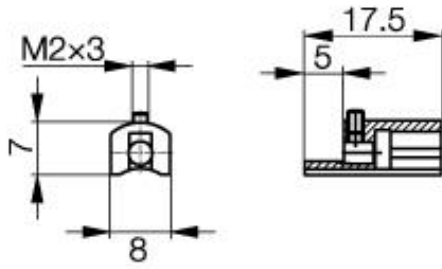

## Accessories: Mounting unit BMF 303-HW-34

### Common Data

Version  
Usable with

Bracket for BMF 303-HW-34  
in connection with BMF 303K-..  
and hose clamp for